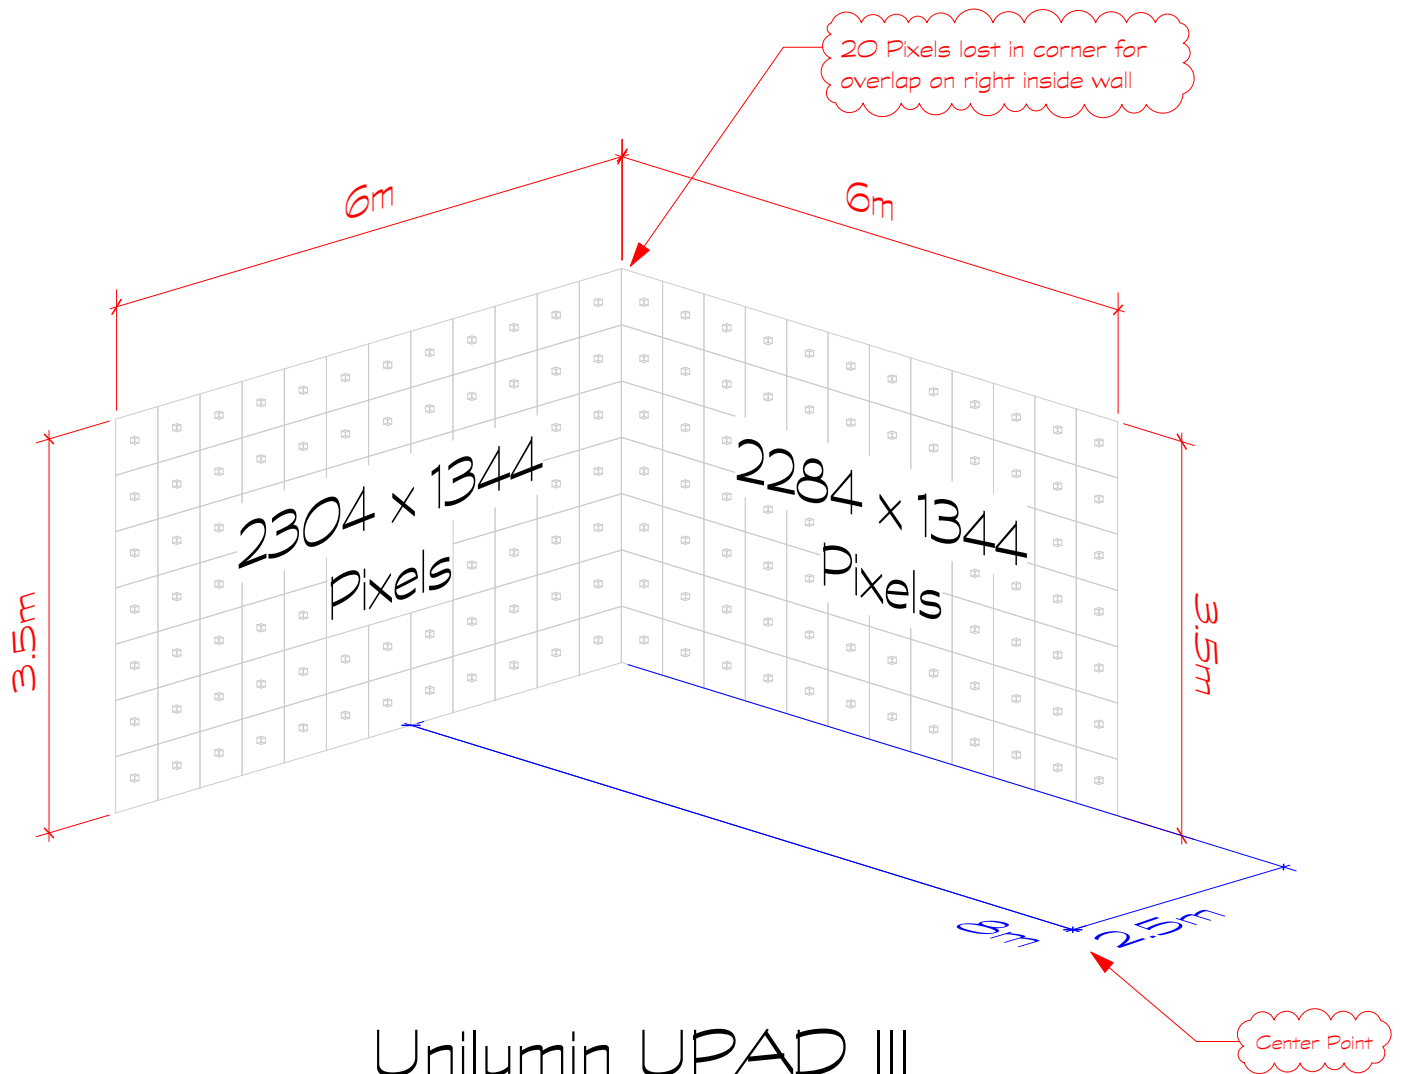

Studio A LED Wall Specs

Unilumin UPAD III
LED 2.6mm panel
50cm x 50cm
(192 x 192 pixels)